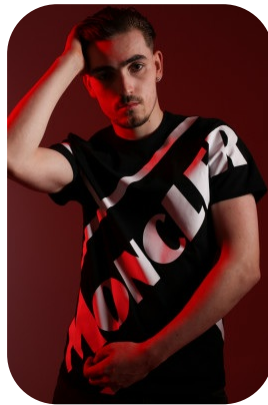

Luke Morris

Age: 25-30	Height: 5ft8inch	Eye Colour: Brown	Accent: London
Gender: M	Shoe Size: 8.5	Waist: 32	
Location: London	Hair Color: Blonde		
Drives: No			

Talents

COMMERCIAL MODELS, EXTRAS

Additional Talents:

BIKE - SWIM - SKI - ICESKATE - FOOTBALL - BASKETBALL - BOXING

FOR ANY INQUIRIES PLEASE CONTACT US

0207 834 66 60 - Office

www.fusionmng.com

cast@fusionmng.com