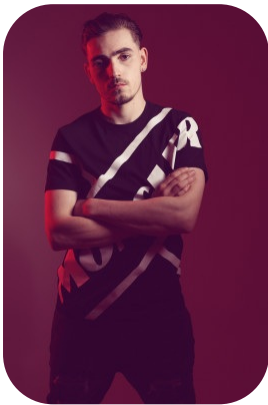

Luke Morris

Age: 25-30	Height: 5ft8inch	Eye Colour: Brown	Accent: London
Gender: M	Shoe Size: 8.5	Waist: 32	
Location: London	Hair Color: Blonde		
Drives: No			

Talents

COMMERCIAL MODELS, EXTRAS

Additional Talents:

BIKE - SWIM - SKI - ICESKATE - FOOTBALL - BASKETBALL - BOXING

FOR ANY INQUIRIES PLEASE CONTACT US

0207 834 66 60 - Office

www.fusionmng.com

cast@fusionmng.com