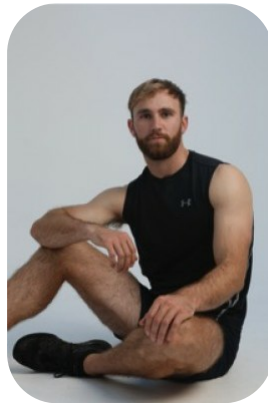

Luke Nibbs

Age: 25-30	Height: 6ft0inch	Eye Colour: Brown	Accent: London
Gender:F	Weight: 80kg	Waist: 31	Bust: 41
Location: London	Shoe Size: 11	Hips: 38	
Drives: Yes	Hair Color: Blonde		

Talents
COMMERCIAL MODELS, ATHLETES