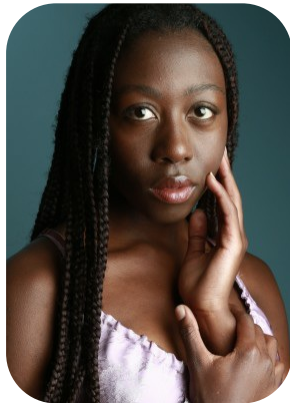

# Lupupa Chansa

Age: 16-20	Height: 5ft7inch	Eye Colour: Black	Accent: London
Gender:F	Weight: 63kg	Waist: 28"	Bust: 34"
Location: London	Shoe Size: 8.UK	Hips: 37"	
Drives: No	Hair Color: Black		

Talents  
COMMERCIAL MODELS