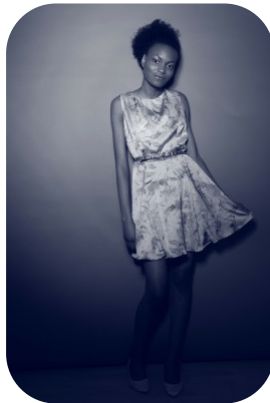

Lydia Ademoroti

Credits: 4 Trainings: 1

Age: 25-30	Height: 5ft9inch	Eye Colour: Black	Accent: London
Gender:F	Weight: 64kg	Waist: 29	Bust: 30
Location: London	Shoe Size: 7	Hips: 36	
Drives: Yes	Hair Color: Black		

Talents
COMMERCIAL MODELS, PROFESSIONAL ACTORS,
EXTRAS

Additional Talents:

TENNIS BADMINTON RUNNING LONG JUMP ATHLETICS

Credits:

Years of Production	Production Name	Role
2023	Urban Myth Films	Featured Train Passenger
2022	Netflix	Hand Double
2021	Stand Up Sketch Show	Student
2018	Eastenders	Shop Goer