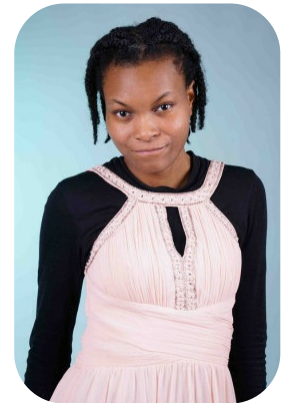

# Lydia Ademoroti

Credits: 4 Trainings: 1

Age: 25-30	Height: 5ft9inch	Eye Colour: Black	Accent: London
Gender:F	Weight: 64kg	Waist: 29	Bust: 30
Location: London	Shoe Size: 7	Hips: 36	
Drives: Yes	Hair Color: Black		

Talents  
COMMERCIAL MODELS, PROFESSIONAL ACTORS, EXTRAS

Additional Talents:

TENNIS BADMINTON RUNNING LONG JUMP ATHLETICS

Credits:

Years of Production	Production Name	Role
2023	Urban Myth Films	Featured Train Passenger
2022	Netflix	Hand Double
2021	Stand Up Sketch Show	Student
2018	Eastenders	Shop Goer