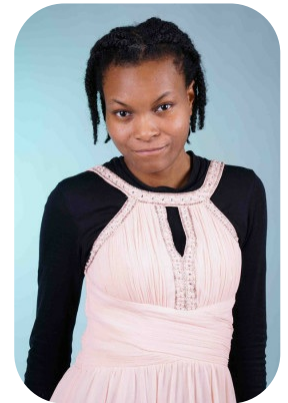

Lydia Ademoroti

Credits: 4 Trainings: 1

Age: 25-30	Height: 5ft9inch	Eye Colour: Black	Accent: London
Gender:F	Weight: 64kg	Waist: 29	Bust: 30
Location: London	Shoe Size: 7	Hips: 36	
Drives: Yes	Hair Color: Black		

Talents
COMMERCIAL MODELS, PROFESSIONAL ACTORS,
EXTRAS

Additional Talents:

TENNIS BADMINTON RUNNING LONG JUMP ATHLETICS

Credits:

Years of Production	Production Name	Role
2023	Urban Myth Films	Featured Train Passenger
2022	Netflix	Hand Double
2021	Stand Up Sketch Show	Student
2018	Eastenders	Shop Goer