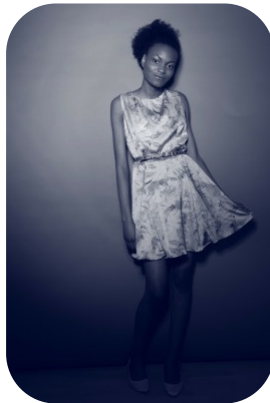

# Lydia Ademoroti

Credits: 4 Trainings: 1

Age: 25-30	Height: 5ft9inch	Eye Colour: Black	Accent: London
Gender:F	Weight: 64kg	Waist: 29	Bust: 30
Location: London	Shoe Size: 7	Hips: 36	
Drives: Yes	Hair Color: Black		

Talents  
COMMERCIAL MODELS, PROFESSIONAL ACTORS, EXTRAS

Additional Talents:

TENNIS BADMINTON RUNNING LONG JUMP ATHLETICS

Credits:

Years of Production	Production Name	Role
2023	Urban Myth Films	Featured Train Passenger
2022	Netflix	Hand Double
2021	Stand Up Sketch Show	Student
2018	Eastenders	Shop Goer