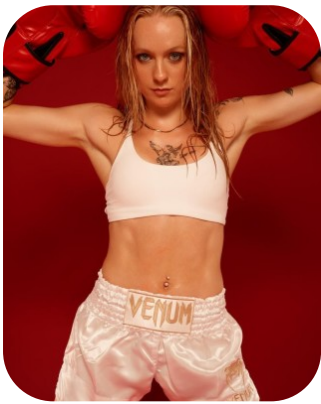

Additional Talents:

BIKE - SWIM - ROLLERBLADE - HORSERIDE - ICESKATE - CLIMB