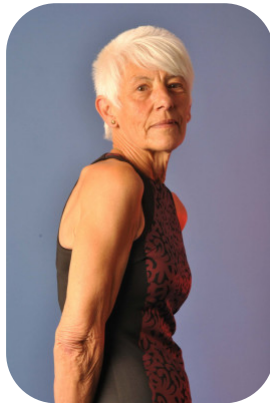

Lynda Ashton

Age: 61-70	Height: 5ft6inch	Eye Colour: Brown	Accent: London
Gender:F	Weight: 60kg	Waist: 27	Bust: 34
Location: London	Shoe Size: 6	Hips: 37	
Drives: Yes	Hair Color: Grey/White		

Talents
COMMERCIAL MODELS, EXTRAS