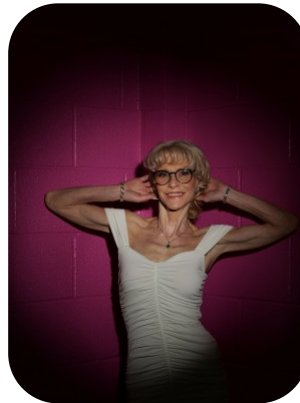

Lyndi Corston

Age: 51-60	Height: 5ft4inch	Eye Colour: Green	Accent: London
Gender:F	Weight: 44kg	Waist: 23	Bust: 34
Location: London	Shoe Size: 4	Hips: 33	
Drives: Yes	Hair Color: Blonde		

Talents
MATURE MODELS