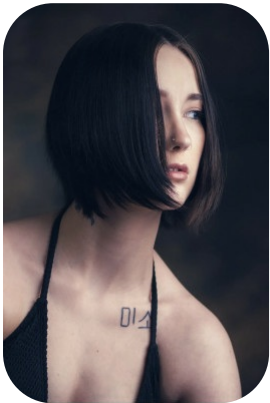

Lyric Reid

Credits: 15

Age: 16-20	Height: 5ft6inch	Eye Colour: Blue	Accent: London
Gender: F	Shoe Size: 5	Waist: 24	Bust: 32
Location: London	Hair Color: Brunette	Hips: 34	

Talents

ALTERNATIVE MODELS, COMMERCIAL MODELS, HIGH FASHION, NEW FACES, EXTRAS

Additional Talents:

BIKE - SWIM

Published Editorial & Hair Model

Credits:

Years of Production	Production Name	Role
2023	Marika Magazine - February	Self
2023	Untold Magazine - April	Self
2023	Artells Magazine - July	Self
2023	Purple Port - Industry Online Membership - August	Self
2022	Malvie Magazine - July	Self
2022	Malvie Magazine - August	Self
2022	London Runway Magazine - New Face Feature Interview - August	Self
2022	Violet Light Magazine - Interview with New Model Lyric - September	Self
2022	Desir Magazine - September	Self
2022	Vigour Magazine - September	Self
2022	Untold Magazine - October	Self
2022	Selin Magazine - October	Self
2022	Luxia Magazine - November	Self
2022	Artells Magazine - December	Self
2022	Purple Port - Industry Online Membership - November	Self