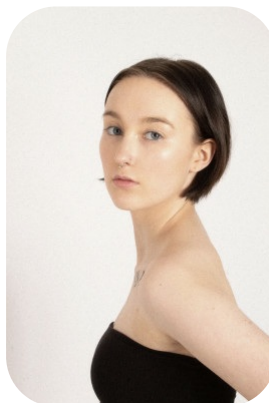

Lyric Reid

Credits: 15

Age: 16-20	Height: 5ft6inch	Eye Colour: Blue	Accent: London
Gender: F	Shoe Size: 5	Waist: 24	Bust: 32
Location: London	Hair Color: Brunette	Hips: 34	

Talents

ALTERNATIVE MODELS, COMMERCIAL MODELS, HIGH FASHION, NEW FACES, EXTRAS

Additional Talents:

BIKE - SWIM

Published Editorial & Hair Model

Credits:

Years of Production	Production Name	Role
2023	Marika Magazine - February	Self
2023	Untold Magazine - April	Self
2023	Artells Magazine - July	Self
2023	Purple Port - Industry Online Membership - August	Self
2022	Malvie Magazine - July	Self
2022	Malvie Magazine - August	Self
2022	London Runway Magazine - New Face Feature Interview - August	Self
2022	Violet Light Magazine - Interview with New Model Lyric - September	Self
2022	Desir Magazine - September	Self
2022	Vigour Magazine - September	Self
2022	Untold Magazine - October	Self
2022	Selin Magazine - October	Self
2022	Luxia Magazine - November	Self
2022	Artells Magazine - December	Self
2022	Purple Port - Industry Online Membership - November	Self