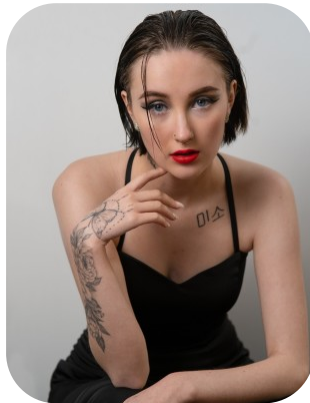

Lyric Reid

Credits: 15

Age: 16-20	Height: 5ft6inch	Eye Colour: Blue	Accent: London
Gender: F	Shoe Size: 5	Waist: 24	Bust: 32
Location: London	Hair Color: Brunette	Hips: 34	

Talents

ALTERNATIVE MODELS, COMMERCIAL MODELS, HIGH FASHION, NEW FACES, EXTRAS

Additional Talents:

BIKE - SWIM

Published Editorial & Hair Model

Credits:

Years of Production	Production Name	Role
2023	Marika Magazine - February	Self
2023	Untold Magazine - April	Self
2023	Artells Magazine - July	Self
2023	Purple Port - Industry Online Membership - August	Self
2022	Malvie Magazine - July	Self
2022	Malvie Magazine - August	Self
2022	London Runway Magazine - New Face Feature Interview - August	Self
2022	Violet Light Magazine - Interview with New Model Lyric - September	Self
2022	Desir Magazine - September	Self
2022	Vigour Magazine - September	Self
2022	Untold Magazine - October	Self
2022	Selin Magazine - October	Self
2022	Luxia Magazine - November	Self
2022	Artells Magazine - December	Self
2022	Purple Port - Industry Online Membership - November	Self