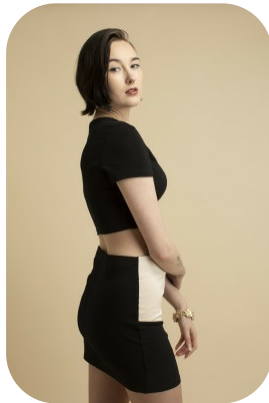

Lyric Reid

Credits: 15

Age: 16-20	Height: 5ft6inch	Eye Colour: Blue	Accent: London
Gender: F	Shoe Size: 5	Waist: 24	Bust: 32
Location: London	Hair Color: Brunette	Hips: 34	

Talents

ALTERNATIVE MODELS, COMMERCIAL MODELS, HIGH FASHION, NEW FACES, EXTRAS

Additional Talents:

BIKE - SWIM

Published Editorial & Hair Model

Credits:

Years of Production	Production Name	Role
2023	Marika Magazine - February	Self
2023	Untold Magazine - April	Self
2023	Artells Magazine - July	Self
2023	Purple Port - Industry Online Membership - August	Self
2022	Malvie Magazine - July	Self
2022	Malvie Magazine - August	Self
2022	London Runway Magazine - New Face Feature Interview - August	Self
2022	Violet Light Magazine - Interview with New Model Lyric - September	Self
2022	Desir Magazine - September	Self
2022	Vigour Magazine - September	Self
2022	Untold Magazine - October	Self
2022	Selin Magazine - October	Self
2022	Luxia Magazine - November	Self
2022	Artells Magazine - December	Self
2022	Purple Port - Industry Online Membership - November	Self