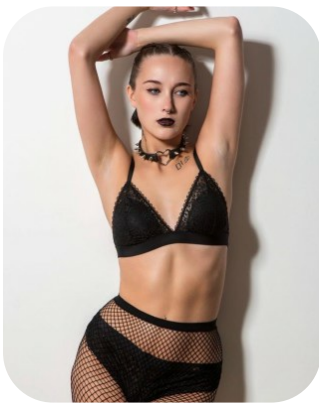

Lyric Reid

Credits: 15

Age: 16-20	Height: 5ft6inch	Eye Colour: Blue	Accent: London
Gender: F	Shoe Size: 5	Waist: 24	Bust: 32
Location: London	Hair Color: Brunette	Hips: 34	

Talents

ALTERNATIVE MODELS, COMMERCIAL MODELS, HIGH FASHION, NEW FACES, EXTRAS

Additional Talents:

BIKE - SWIM

Published Editorial & Hair Model

Credits:

Years of Production	Production Name	Role
2023	Marika Magazine - February	Self
2023	Untold Magazine - April	Self
2023	Artells Magazine - July	Self
2023	Purple Port - Industry Online Membership - August	Self
2022	Malvie Magazine - July	Self
2022	Malvie Magazine - August	Self
2022	London Runway Magazine - New Face Feature Interview - August	Self
2022	Violet Light Magazine - Interview with New Model Lyric - September	Self
2022	Desir Magazine - September	Self
2022	Vigour Magazine - September	Self
2022	Untold Magazine - October	Self
2022	Selin Magazine - October	Self
2022	Luxia Magazine - November	Self
2022	Artells Magazine - December	Self
2022	Purple Port - Industry Online Membership - November	Self