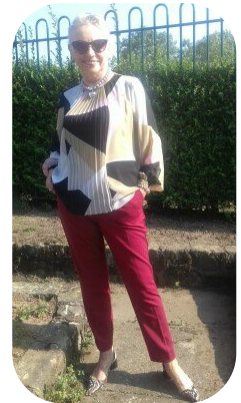

Additional Talents:
RUN - WALK