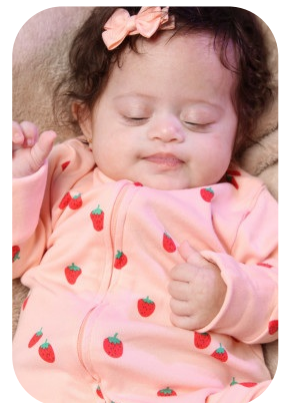

# Mabel Koyuncu

Age: 0-5	Height: 3ft0inch	Eye Colour: Blue	Accent: London
Gender:F	Weight: 10kg		
Location: London	Shoe Size: 2		
Drives: No	Hair Color: Brunette		

Talents  
CHILD MODELLING, EXTRAS

FOR ANY INQUIRIES PLEASE CONTACT US