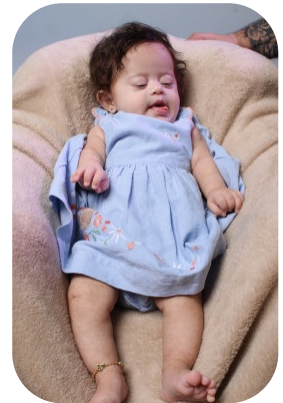

# Mabel Koyuncu

Age: 0-5	Height: 3ft0inch	Eye Colour: Blue	Accent: London
Gender:F	Weight: 10kg		
Location: London	Shoe Size: 2		
Drives: No	Hair Color: Brunette		

Talents  
CHILD MODELLING, EXTRAS

FOR ANY INQUIRIES PLEASE CONTACT US