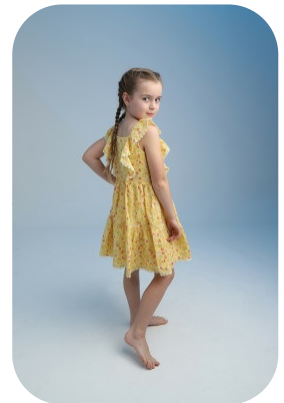

Macie Griffin

Age: 6-10	Height: 4ft2inch	Eye Colour: Gray	Accent: London
Gender:F	Weight: 26kg	Waist: 54cm	
Location: Britain	Shoe Size: 2	Bust: 60 cm	
North	Hair Color: Blonde	Hips: 60cm	
Drives: No			

Talents
CHILD MODELLING

Additional Talents:

BIKE - SWIM

SWIMMING - JUDO - BOXERSIZE

HORSERIDING - ATHLETICS - RUNNING

FOOTBALL - ROLLER-SKATING

LEARNING TO PLAY FLUTE & PIANO

FOR ANY INQUIRIES PLEASE CONTACT US