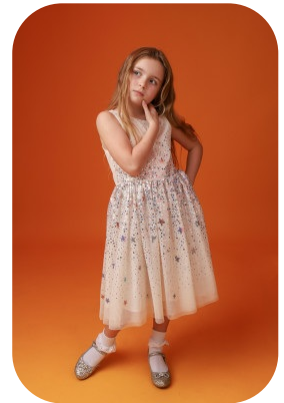

Macie Griffin

Age: 6-10	Height: 4ft2inch	Eye Colour: Gray	Accent: London
Gender:F	Weight: 26kg	Waist: 54cm	
Location: Britain	Shoe Size: 2	Bust: 60 cm	
North	Hair Color: Blonde	Hips: 60cm	
Drives: No			

Talents
CHILD MODELLING

Additional Talents:

BIKE - SWIM

SWIMMING - JUDO - BOXERSIZE

HORSERIDING - ATHLETICS - RUNNING

FOOTBALL - ROLLER-SKATING

LEARNING TO PLAY FLUTE & PIANO

FOR ANY INQUIRIES PLEASE CONTACT US