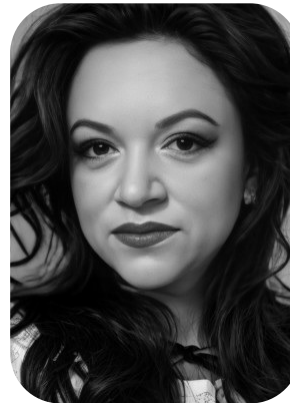

Madalina Ruby

Age: 41-50	Height: 5ft5inch	Eye Colour: Brown	Accent: East Euro
Gender:F	Weight: 69kg	Waist: 82	Bust: 100
Location: London	Shoe Size: 5.5	Hips: 96	
Drives: No	Hair Color: Red		

Talents

COMMERCIAL MODELS, MATURE MODELS, EXTRAS