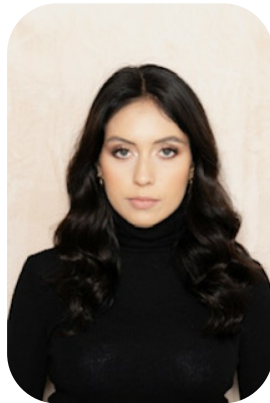

Additional Talents:
SWIM BIKE HORSE RIDE SKI PRO
SING GRADE 8