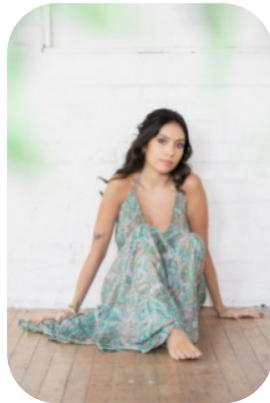

Additional Talents:
SWIM BIKE HORSE RIDE SKI PRO
SING GRADE 8