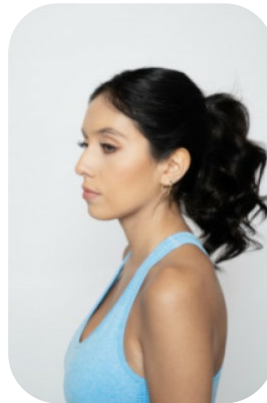

Additional Talents:
SWIM BIKE HORSE RIDE SKI PRO
SING GRADE 8