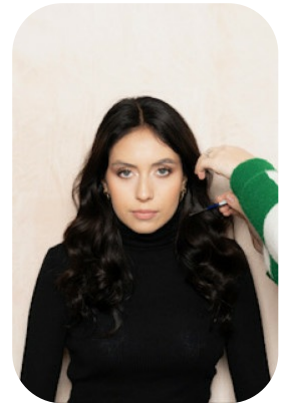

Additional Talents:
SWIM BIKE HORSE RIDE SKI PRO
SING GRADE 8