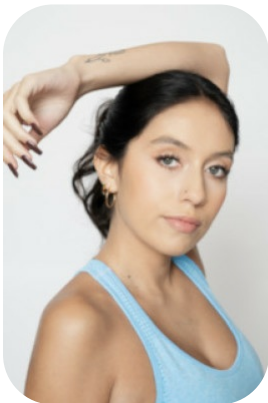

Additional Talents:
SWIM BIKE HORSE RIDE SKI PRO
SING GRADE 8