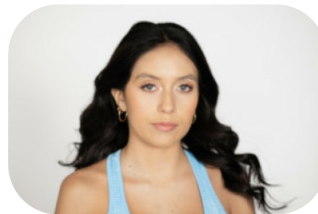

Additional Talents:
SWIM BIKE HORSE RIDE SKI PRO
SING GRADE 8