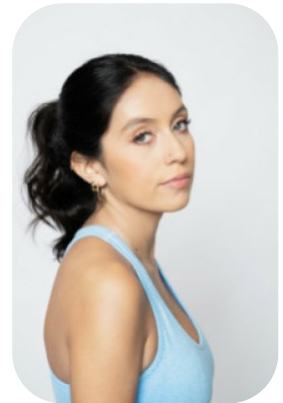

Additional Talents:
SWIM BIKE HORSE RIDE SKI PRO
SING GRADE 8