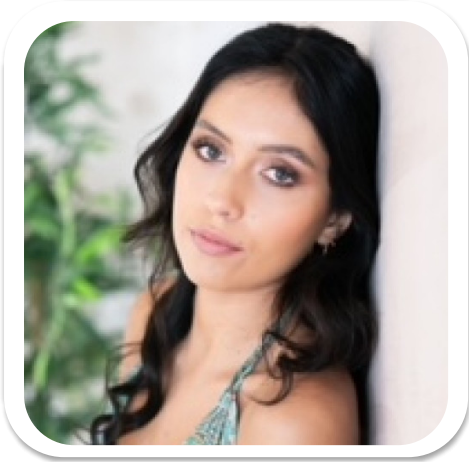

Maddy Broekhuijsen

Age: 16-20	Height: 5ft5inch	Eye Colour: Hazel	Accent: London
Gender:F	Weight: 52kg	Waist: 66cm	
Location: London	Shoe Size: 5.5	Bust: 84cm	
Drives: Yes	Hair Color: Brunette	Hips: 96cm	