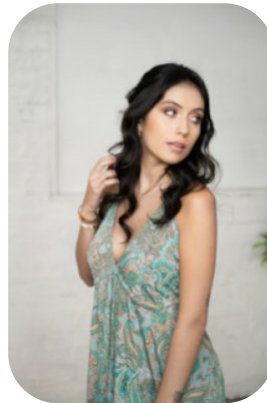

Additional Talents:
SWIM BIKE HORSE RIDE SKI PRO
SING GRADE 8