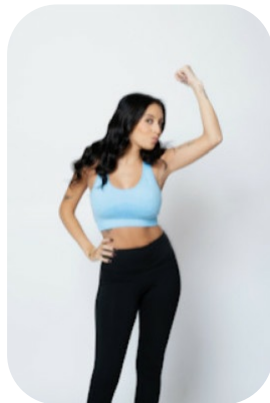

Additional Talents:
SWIM BIKE HORSE RIDE SKI PRO
SING GRADE 8