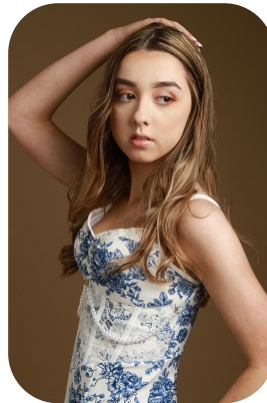

Maddy Reeves

Age: 11-15	Height: 5ft6inch	Eye Colour: Brown	Accent: London
Gender:F	Weight: 47kg	Waist: 23c	Bust: 32c
Location: Britain North	Shoe Size: 5	Hips: 33c	
Drives: No	Hair Color: Brunette		

Talents
TEEN MODELS, EXTRAS