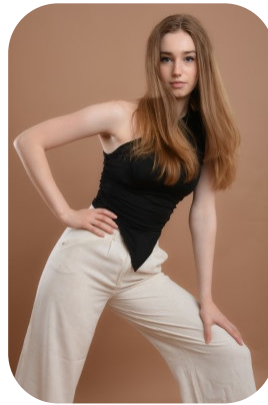

Madeline Wray

Age: 16-20	Height: 5ft7inch	Eye Colour: Blue	Accent: Northern
Gender:F	Weight: 54kg	Waist: 23.6	Bust: 32.6
Location: Britain North	Shoe Size: 5	Hips: 35	
Drives: No	Hair Color: Blonde		

Talents
COMMERCIAL MODELS, TEEN MODELS, EXTRAS