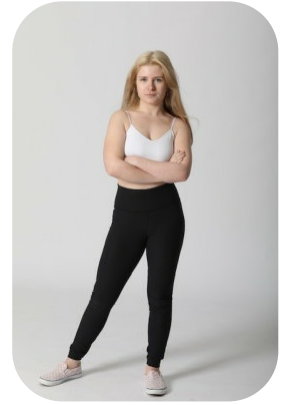

Additional Talents:
SWIM BIKE HORSE RIDE GYM FITNESS