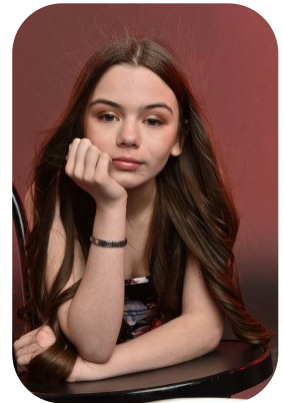

Madison Reed

Age: 11-15	Height: 5ft1inch	Eye Colour: Blue	Accent: Northern
Gender:F	Weight: 40kg	Waist: 23	Bust: 32
Location: Britain North	Shoe Size: 3	Hips: 29	
Drives: No	Hair Color: Brunette		

Talents
TEEN MODELS, YOUNG PERFORMERS, EXTRAS