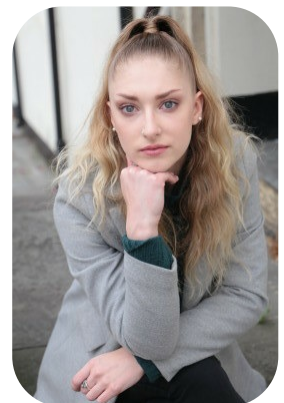

Magdalena Paprotny

Age: 21-24	Height: 5ft8inch	Eye Colour: Blue	Accent: East Euro
Gender:F	Weight: 54kg	Waist: 62cm	
Location: London	Shoe Size: 5.5	Bust: 83	
Drives: Yes	Hair Color: Blonde	Hips: 94	

Talents
COMMERCIAL MODELS