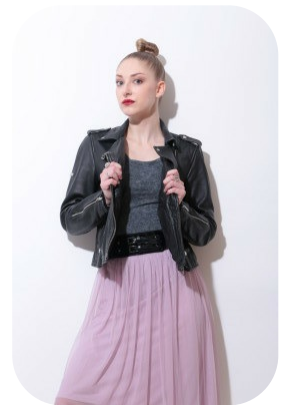

Magdalena Paprotny

Age: 21-24	Height: 5ft8inch	Eye Colour: Blue	Accent: East Euro
Gender:F	Weight: 54kg	Waist: 62cm	
Location: London	Shoe Size: 5.5	Bust: 83	
Drives: Yes	Hair Color: Blonde	Hips: 94	

Talents
COMMERCIAL MODELS