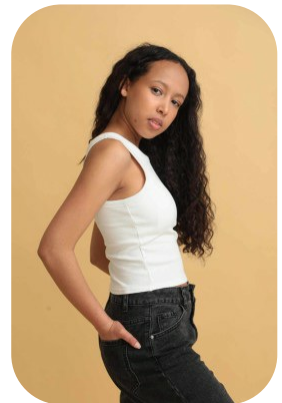

# Mahlet Gebru

Age: 16-20	Height: 5ft1inch	Eye Colour: Brown	Accent: London
Gender:F	Weight: 46kg	Waist: 24	Bust: 34
Location: London	Shoe Size: 5	Hips: 34	
Drives: No	Hair Color: Other/Extreme		

Talents  
COMMERCIAL MODELS, EXTRAS