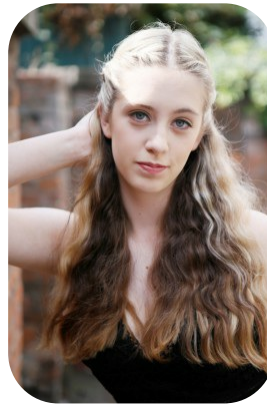

Maia Kelsey

Videos: 1

Age: 16-20	Height: 5ft9inch	Eye Colour: Blue	Accent: London
Gender:F	Shoe Size: 7	Waist: 25	Bust: 36
Location: London	Hair Color: Blonde	Hips: 36	

Talents

COMMERCIAL MODELS, TEEN MODELS, EXTRAS, SPECIALITY