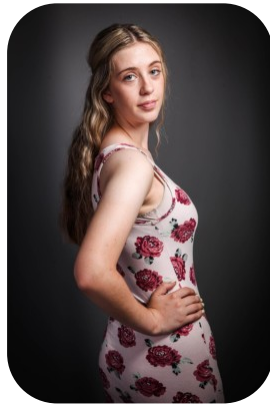

Maia Kelsey

Videos: 1

Age: 16-20	Height: 5ft9inch	Eye Colour: Blue	Accent: London
Gender:F	Shoe Size: 7	Waist: 25	Bust: 36
Location: London	Hair Color: Blonde	Hips: 36	

Talents

COMMERCIAL MODELS, TEEN MODELS, EXTRAS, SPECIALITY