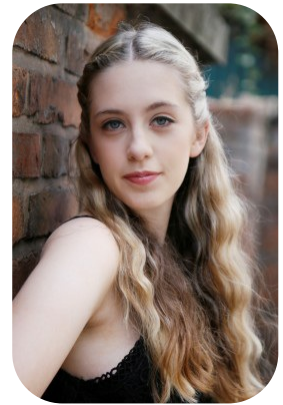

Maia Kelsey

Videos: 1

Age: 16-20	Height: 5ft9inch	Eye Colour: Blue	Accent: London
Gender:F	Shoe Size: 7	Waist: 25	Bust: 36
Location: London	Hair Color: Blonde	Hips: 36	

Talents

COMMERCIAL MODELS, TEEN MODELS, EXTRAS, SPECIALITY