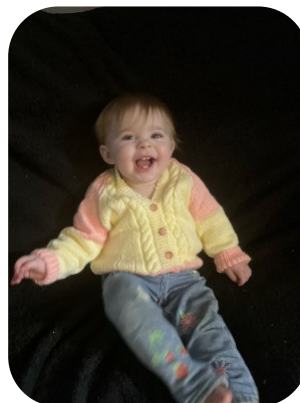

Maisie Haworth

Age: 0-5	Height: 3ft0inch	Eye Colour: Gray	Accent: London
Gender:F	Weight: 10kg	Waist: N/A	
Location: Britain	Shoe Size: 2	Bust: N/A	
North	Hair Color: Blonde	Hips: N/A	
Drives: Yes			

Talents
CHILD MODELLING