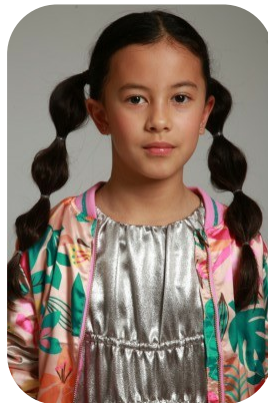

Maisie Man

Age: 6-10	Height: 4ft3inch	Eye Colour: Black	Accent: London
Gender:F	Weight: 28kg	Waist: NA	Bust: NA
Location: London	Shoe Size: 2	Hips: NA	
Drives: No	Hair Color: Black		

Talents
CHILD MODELLING, EXTRAS