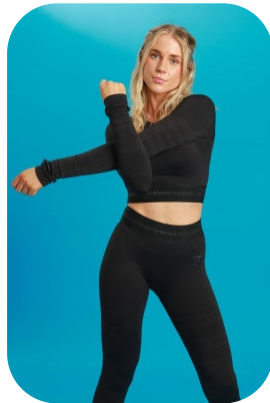

# Maisy Flynn

Age: 25-30	Height: 5ft6inch	Eye Colour: Blue	Accent: Northern
Gender:F	Weight: 59kg	Waist: 28	
Location: London	Shoe Size: 7	Bust: 35	
Drives: Yes	Hair Color: Blonde	Hips: 33	

Talents  
COMMERCIAL MODELS, EXTRAS