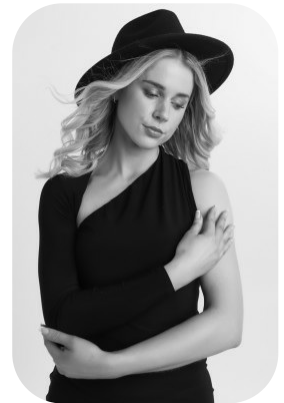

# Maisy Flynn

Age: 25-30	Height: 5ft6inch	Eye Colour: Blue	Accent: Northern
Gender:F	Weight: 59kg	Waist: 28	
Location: London	Shoe Size: 7	Bust: 35	
Drives: Yes	Hair Color: Blonde	Hips: 33	

Talents  
COMMERCIAL MODELS, EXTRAS