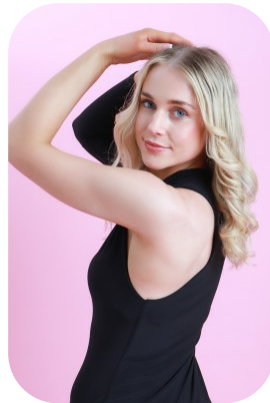

# Maisy Flynn

Age: 25-30	Height: 5ft6inch	Eye Colour: Blue	Accent: Northern
Gender:F	Weight: 59kg	Waist: 28	
Location: London	Shoe Size: 7	Bust: 35	
Drives: Yes	Hair Color: Blonde	Hips: 33	

Talents  
COMMERCIAL MODELS, EXTRAS