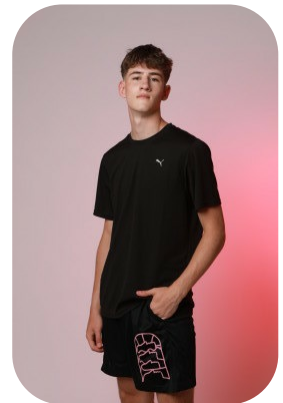

Maksym Reva

Age: 11-15	Height: 6ft0inch	Eye Colour: Brown	Accent: London
Gender: M	Weight: 72kg	Waist: 30	Bust: 33
Location: London	Shoe Size: 9.5	Hips: 38	
Drives: No	Hair Color: Brunette		

Talents
TEEN MODELS, EXTRAS