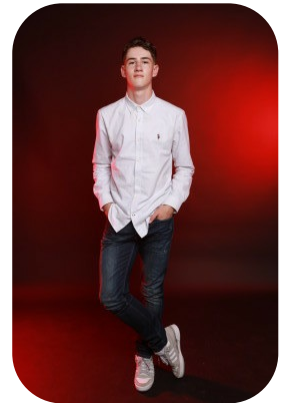

Maksym Reva

Age: 11-15	Height: 6ft0inch	Eye Colour: Brown	Accent: London
Gender: M	Weight: 72kg	Waist: 30	Bust: 33
Location: London	Shoe Size: 9.5	Hips: 38	
Drives: No	Hair Color: Brunette		

Talents
TEEN MODELS, EXTRAS