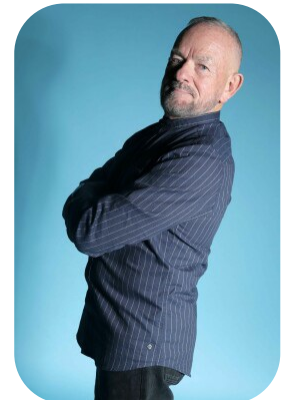

Malcolm Connolly

Credits: 2 Trainings: 1 Videos: 7

Age: 71-80	Height: 5ft7inch	Eye Colour: Blue	Accent: London
Gender:M	Weight: 73kg	Waist: 32	Bust: 40
Location: Britain	Shoe Size: 8.UK	Hips: 38	
Drives: Yes	Hair Color: Grey/White		

Talents

COMMERCIAL DANCERS, MATURE MODELS, NEW FACES, PROFESSIONAL ACTORS, EXTRAS

Additional Talents:

BIKE - SWIM - HORSERIDE - SKI - ICESKATE - TENNIS (COUNTY LEVEL) - GOLF - BALLROOM