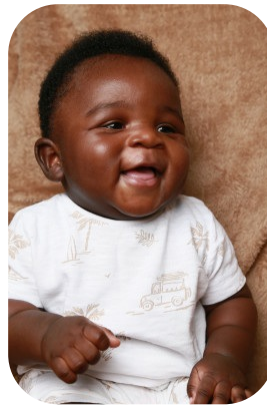

Maleek Bello

Age: 0-5
Gender: M
Location:
London
Drives: No

Hair Color:
Black

Eye Colour:
Black

Accent:
London

Talents
CHILD MODELLING, EXTRAS

FOR ANY INQUIRIES PLEASE CONTACT US

0207 834 66 60 - Office