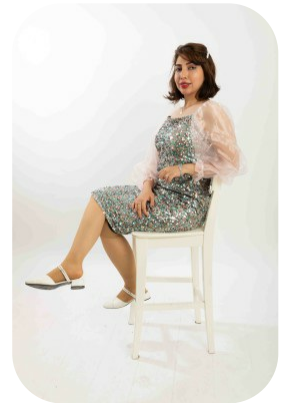

Additional Talents:
GYM