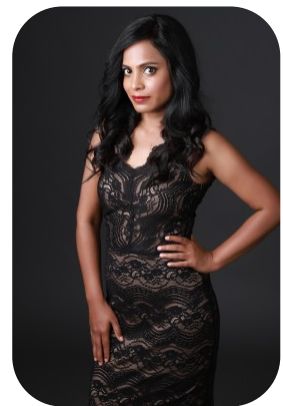

Manali Reddy

Age: 31-40	Height: 5ft0inch	Eye Colour: Black	Accent: South Asian
Gender:F	Weight: 48kg	Waist: 26	Bust: 32
Location: London	Shoe Size: 4	Hips: 34	
Drives: No	Hair Color: Black		

Talents
COMMERCIAL MODELS, COMMERCIAL DANCERS,
NEW FACES