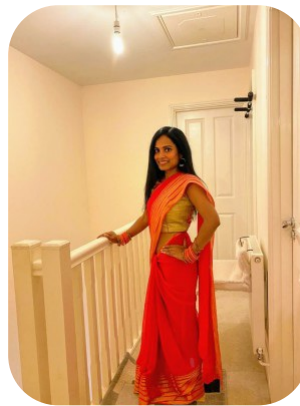

Manali Reddy

Age: 31-40	Height: 5ft0inch	Eye Colour: Black	Accent: South Asian
Gender:F	Weight: 48kg	Waist: 26	Bust: 32
Location: London	Shoe Size: 4	Hips: 34	
Drives: No	Hair Color: Black		

Talents
COMMERCIAL MODELS, COMMERCIAL DANCERS,
NEW FACES