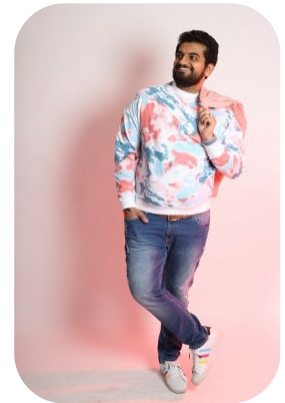

Manan Patel

Age: 25-30	Height: 5ft10inch	Eye Colour: Black	Accent: South Asian
Gender:M	Weight: 95kg	Waist: 34	Bust: 42
Location: London	Shoe Size: 9	Hips: 42	
Drives: No	Hair Color: Black		

Talents
COMMERCIAL MODELS, EXTRAS