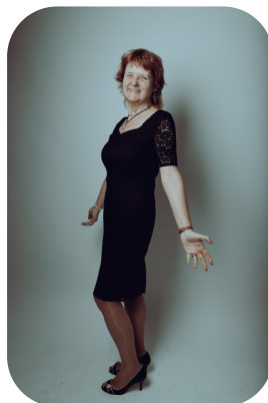

Mandy McSporran

Videos: 1

Age: 61-70	Height: 5ft2inch	Eye Colour: Gray	Accent: London
Gender:F	Weight: 54kg	Waist: 29	
Location: London	Shoe Size: 5	Bust: 36	
Drives: Yes	Hair Color: Red	Hips: 37	

Talents
MATURE MODELS, EXTRAS