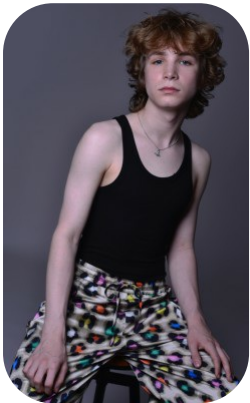

Marcus Pritchard

Age: 16-20	Height: 5ft7inch	Eye Colour: Green	Accent: London
Gender:M	Weight: 58kg	Waist: 27	Bust: 32
Location: London	Shoe Size: 7.5	Hips: 31	
Drives: No	Hair Color: Blonde		

Talents
COMMERCIAL MODELS, EXTRAS