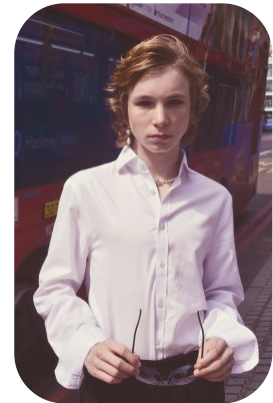

Marcus Pritchard

Age: 16-20	Height: 5ft7inch	Eye Colour: Green	Accent: London
Gender:M	Weight: 58kg	Waist: 27	Bust: 32
Location: London	Shoe Size: 7.5	Hips: 31	
Drives: No	Hair Color: Blonde		

Talents
COMMERCIAL MODELS, EXTRAS