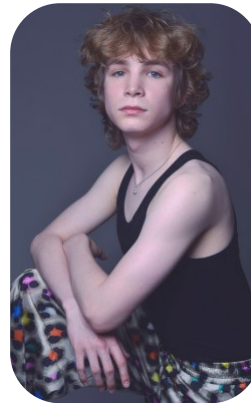

Marcus Pritchard

Age: 16-20	Height: 5ft7inch	Eye Colour: Green	Accent: London
Gender:M	Weight: 58kg	Waist: 27	Bust: 32
Location: London	Shoe Size: 7.5	Hips: 31	
Drives: No	Hair Color: Blonde		

Talents
COMMERCIAL MODELS, EXTRAS