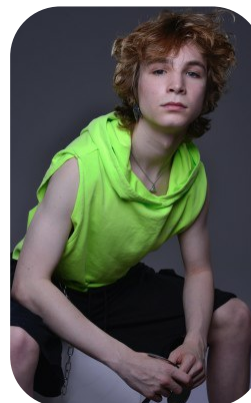

Marcus Pritchard

Age: 16-20	Height: 5ft7inch	Eye Colour: Green	Accent: London
Gender:M	Weight: 58kg	Waist: 27	Bust: 32
Location: London	Shoe Size: 7.5	Hips: 31	
Drives: No	Hair Color: Blonde		

Talents
COMMERCIAL MODELS, EXTRAS