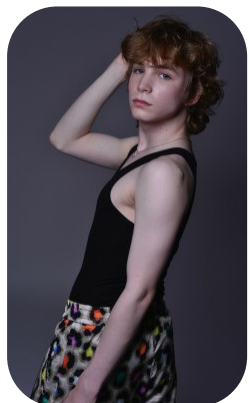

Marcus Pritchard

Age: 16-20	Height: 5ft7inch	Eye Colour: Green	Accent: London
Gender:M	Weight: 58kg	Waist: 27	Bust: 32
Location: London	Shoe Size: 7.5	Hips: 31	
Drives: No	Hair Color: Blonde		

Talents
COMMERCIAL MODELS, EXTRAS