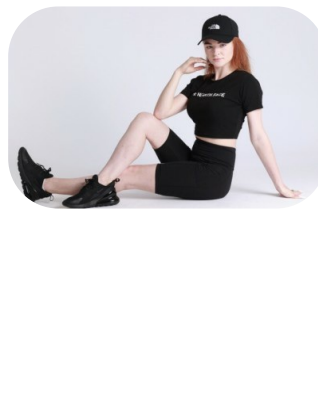

Additional Talents:
BIKE