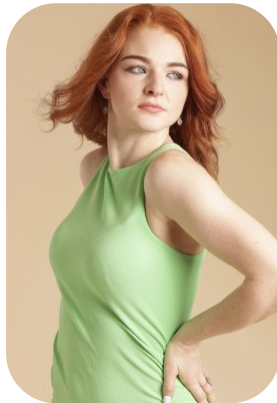

Additional Talents:
BIKE