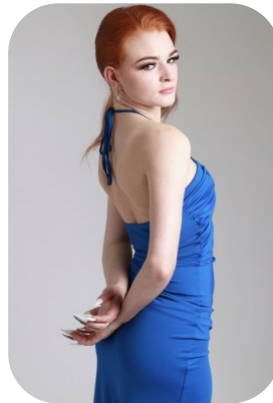

Additional Talents:
BIKE