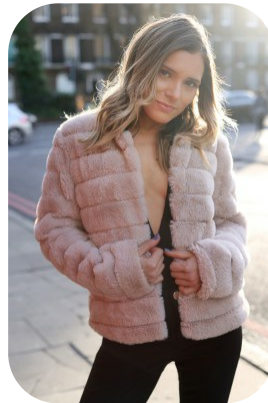

Mariana Brandao

Age: 31-40	Height: 5ft4inch	Eye Colour: Brown	Accent: Mediterranean
Gender:F	Weight: 53kg	Waist: 24	
Location: London	Shoe Size: 7	Bust: 33	
Drives: Yes	Hair Color: Blonde	Hips: 33	

Talents
COMMERCIAL MODELS, FITNESS MODELS, EXTRAS