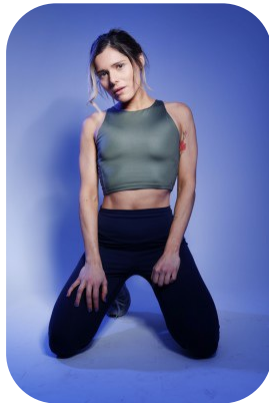

Mariana Brandao

Age: 31-40	Height: 5ft4inch	Eye Colour: Brown	Accent: Mediterranean
Gender:F	Weight: 53kg	Waist: 24	
Location: London	Shoe Size: 7	Bust: 33	
Drives: Yes	Hair Color: Blonde	Hips: 33	

Talents
COMMERCIAL MODELS, FITNESS MODELS, EXTRAS