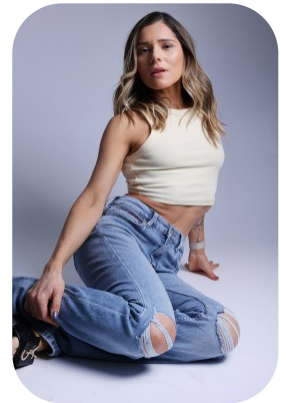

Mariana Brandao

Age: 31-40	Height: 5ft4inch	Eye Colour: Brown	Accent: Mediterranean
Gender:F	Weight: 53kg	Waist: 24	
Location: London	Shoe Size: 7	Bust: 33	
Drives: Yes	Hair Color: Blonde	Hips: 33	

Talents
COMMERCIAL MODELS, FITNESS MODELS, EXTRAS