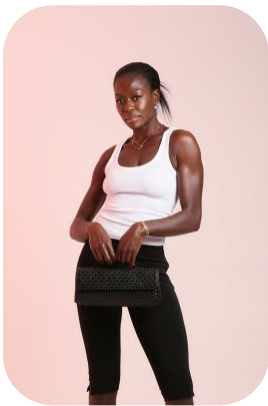

Additional Talents:
SKI -HORSERIDE - CLIMB