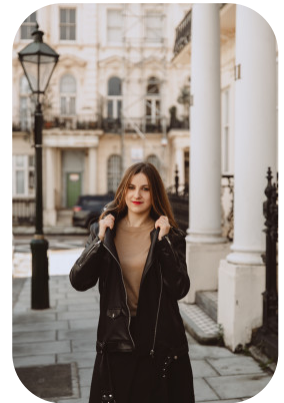

Maria Shevchenko

Age: 25-30	Height: 5ft6inch	Eye Colour: Green	Accent: East Euro
Gender:F	Weight: 56kg	Waist: 67	Bust: 88
Location: London	Shoe Size: 6	Hips: 92	
Drives: No	Hair Color: Brunette		

Talents
COMMERCIAL MODELS, EXTRAS