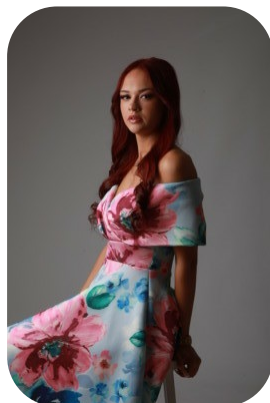

Additional Talents:
BIKE GYM