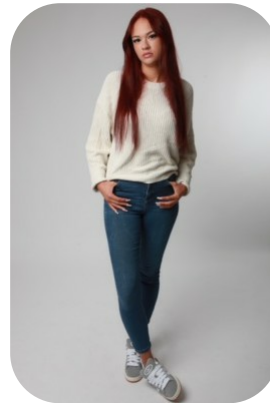

Additional Talents:
BIKE GYM