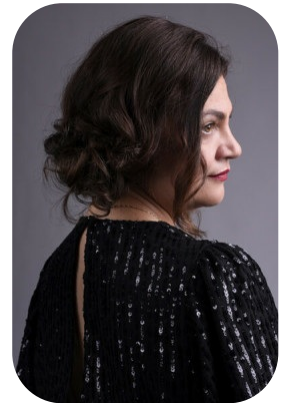

Marigo Broad

Age: 51-60	Height: 5ft4inch	Eye Colour: Hazel	Accent: London
Gender: F	Weight: 65kg	Waist: 34es	Bust: 38es
Location: London	Shoe Size: 4	Hips: 38es	
Drives: Yes	Hair Color: Brunette		

Talents
MATURE MODELS, EXTRAS