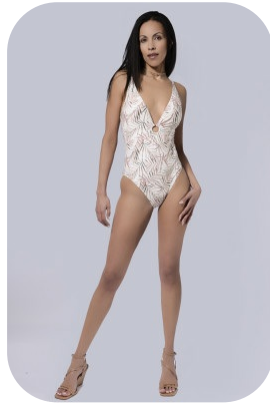

# Marilyn Willows

Age: 31-40	Height: 5ft10inch	Eye Colour: Brown	Accent: London
Gender:F	Weight: 54kg	Waist: 25"	Bust: 33"
Location: London	Shoe Size: 6	Hips: 35"	
Drives: Yes	Hair Color: Black		

Talents  
COMMERCIAL MODELS, EXTRAS, MUSICIANS