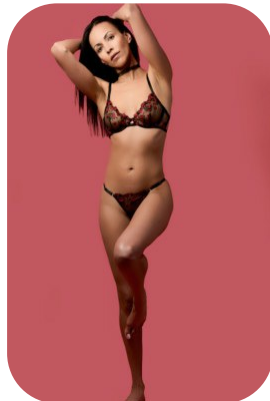

# Marilyn Willows

Age: 31-40	Height: 5ft10inch	Eye Colour: Brown	Accent: London
Gender:F	Weight: 54kg	Waist: 25"	Bust: 33"
Location: London	Shoe Size: 6	Hips: 35"	
Drives: Yes	Hair Color: Black		

Talents  
COMMERCIAL MODELS, EXTRAS, MUSICIANS