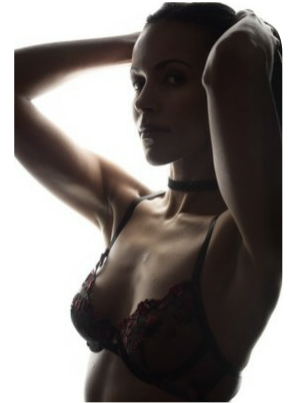

# Marilyn Willows

Age: 31-40	Height: 5ft10inch	Eye Colour: Brown	Accent: London
Gender:F	Weight: 54kg	Waist: 25"	Bust: 33"
Location: London	Shoe Size: 6	Hips: 35"	
Drives: Yes	Hair Color: Black		

Talents  
COMMERCIAL MODELS, EXTRAS, MUSICIANS