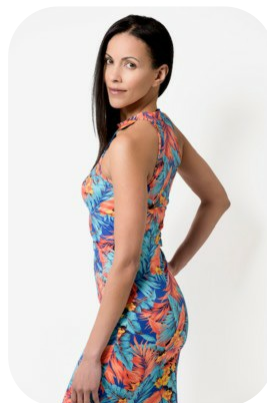

# Marilyn Willows

Age: 31-40	Height: 5ft10inch	Eye Colour: Brown	Accent: London
Gender:F	Weight: 54kg	Waist: 25"	Bust: 33"
Location: London	Shoe Size: 6	Hips: 35"	
Drives: Yes	Hair Color: Black		

Talents  
COMMERCIAL MODELS, EXTRAS, MUSICIANS