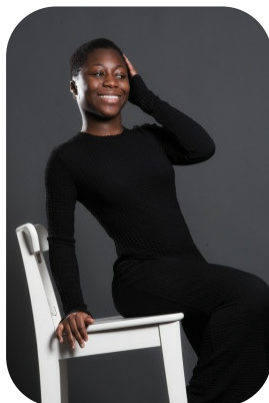

Additional Talents:

RUN

BASKETBALL