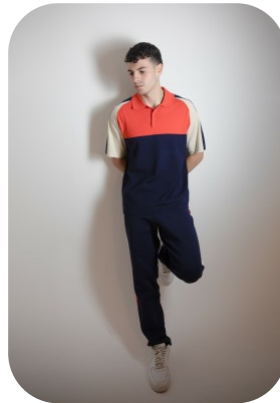

Mario Square

Credits: 1

Age: 21-24	Height: 5ft9inch	Eye Colour: Brown	Accent: London
Gender: M	Weight: 68kg	Waist: 31"	Bust: 38"
Location: London	Shoe Size: 8.5	Hips: 36"	
Drives: No	Hair Color: Black		

Talents
COMMERCIAL MODELS, EXTRAS

Additional Talents:

SWIM - BIKE - FOOTBALL - BADMINTON - TABLE TENNIS

Credits:

Years of Production

Production Name

Role

2011