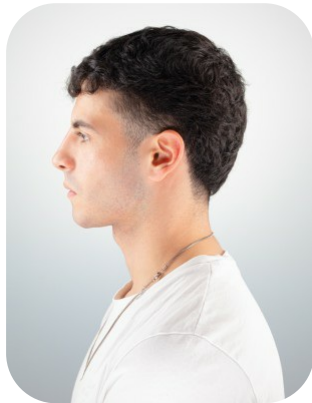

Additional Talents:

SWIM - BIKE - FOOTBALL - BADMINTON - TABLE TENNIS

Credits:

Years of Production

Production Name

Role

2011

The Wolfman

Young Lawrence

FOR ANY INQUIRIES PLEASE CONTACT US

[Mario Square Profile](#)

All Rights Reserved by [Fusion Management](#) © 2018