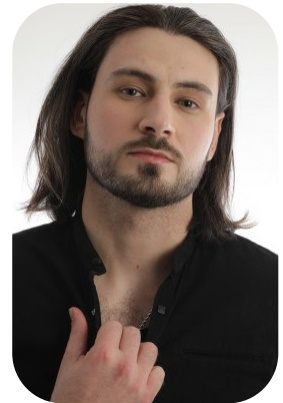

Marius-Silvian T

Age: 25-30	Height: 4ft6inch	Eye Colour: Green	Accent: East Euro
Gender:M	Weight: 83kg	Waist: 35	Bust: 39.5
Location: London	Shoe Size: 9.5	Hips: 38.5	
Drives: Yes	Hair Color: Black		

Talents
COMMERCIAL MODELS, EXTRAS