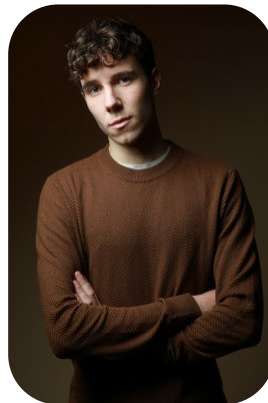

Mark Adams

Age: 16-20	Height: 5ft11inch	Eye Colour: Blue	Accent: Northern
Gender:M	Weight: 65kg	Waist: 28cm	
Location: Britain North	Shoe Size: 10.5	Bust: 36.5cm	
Drives: No	Hair Color: Brunette	Hips: 35.5cm	

Talents
COMMERCIAL MODELS, EXTRAS

Additional Talents:
BIKE SWIM
GYM FITNESS

FOOTBALL

RUGBY

RUNNING - CROSS-COUNTRY

GUITAR

PIANO

FOR ANY INQUIRIES PLEASE CONTACT US