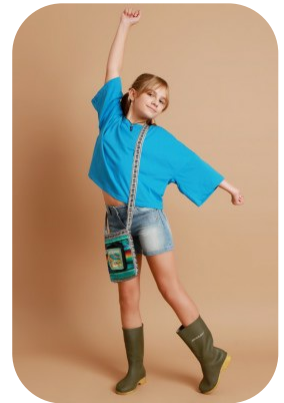

Marlena W

Age: 11-15	Height: 4ft7inch	Eye Colour: Blue	Accent: Northern
Gender:F	Weight: 36kg	Waist: N/A	Bust: N/A
Location: Britain North	Shoe Size: 2	Hips: N/A	
Drives: No	Hair Color: Blonde		

Talents
CHILD MODELLING, EXTRAS