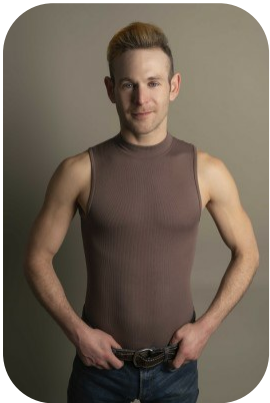

# Marley Clark

Age: 31-40	Height: 5ft8inch	Eye Colour: Blue	Accent: London
Gender: M	Weight: 67kg	Waist: 31	Bust: 36
Location: London	Shoe Size: 7.5	Hips: 33.5	
Drives: No	Hair Color: Brunette		

Talents  
COMMERCIAL MODELS, EXTRAS