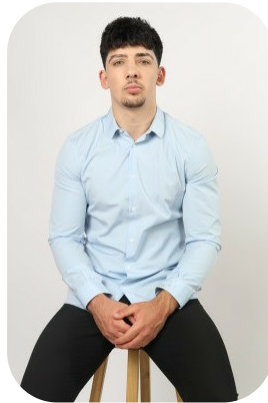

Marsel Gulia

| | | | |
|------------------|-------------------|------------------|----------------|
| Age: 16-20 | Height: 6ft3inch | Eye Colour: Blue | Accent: London |
| Gender: M | Weight: 92kg | Waist: 36 | Bust: 40 |
| Location: London | Shoe Size: 12 | Hips: 37.5 | |
| Drives: Yes | Hair Color: Black | | |

Talents
 COMMERCIAL MODELS, FITNESS MODELS,
 EXTRAS, ATHLETES, SPECIALITY

Additional Talents:
 BIKE - SWIM - CLIMB

FOOTBALL - (4 YEARS)

BOXING (10 + YEARS) - COMPETITIVE (4 YEARS)

28 -19 CRUISERWEIGHT

FOR ANY INQUIRIES PLEASE CONTACT US