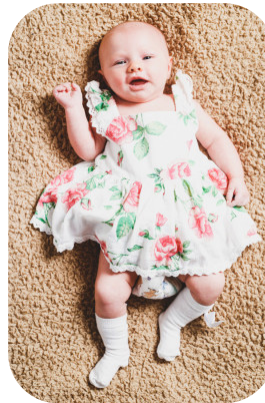

# Martha Gribben

Age: 0-5	Height: 3ft0inch	Eye Colour: Blue	Accent: London
Gender:F	Weight: 10kg	Waist: N/A	Bust: N/A
Location: Britain North	Shoe Size: 2	Hips: N/A	
Drives: No	Hair Color: Blonde		

Talents  
CHILD MODELLING