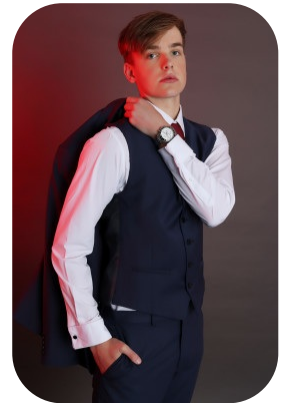

Martin Mccabe

Age: 16-20	Height: 6ft3inch	Eye Colour: Blue	Accent: Welsh
Gender:M	Weight: 76kg	Waist: 75,5cm	
Location: Wales	Shoe Size: 10	Bust: 96 cm	
Drives: No	Hair Color: Blonde	Hips: 97 cm	

Talents

COMMERCIAL MODELS, TEEN MODELS, EXTRAS

Additional Talents:

BIKE - SWIM - SKATEBOARD - HORSERIDE - SKI - CLIMB

GOLF , FOOTBALL, BASKETBALL

GUITAR - 2 YEARS

GYM FITNESS

FOR ANY INQUIRIES PLEASE CONTACT US

0207 834 66 60 - Office