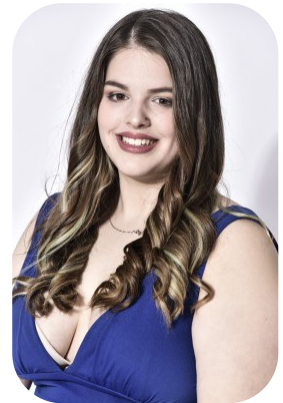

Mary-Grace Mason

Trainings: 2

Age: 16-20	Height: 5ft4inch	Eye Colour: Hazel	Accent: London
Gender:F	Weight: 82kg	Waist: 93	Bust: 105
Location: London	Shoe Size: 7	Hips: 115	
Drives: Yes	Hair Color: Brunette		

Talents
COMMERCIAL MODELS, EXTRAS

Additional Talents:

BIKE - SWIM - ROLLERSKATE - HORSERIDE - ICESKATE - CLIMB

RUGBY, CRICKET

Trainings:

stock person

Bicton college

teaching assistant level 2