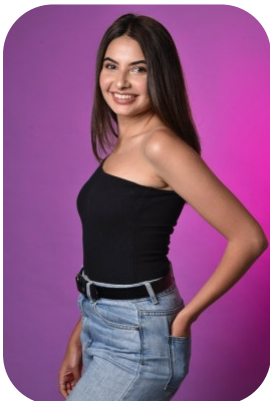

Maryam Aliya

Age: 25-30	Height: 5ft7inch	Eye Colour: Brown	Accent: Australian
Gender:F	Weight: 60kg	Waist: 27	Bust: 32
Location: London	Shoe Size: 8.5	Hips: 36	
Drives: No	Hair Color: Brunette		

Talents
COMMERCIAL MODELS, EXTRAS