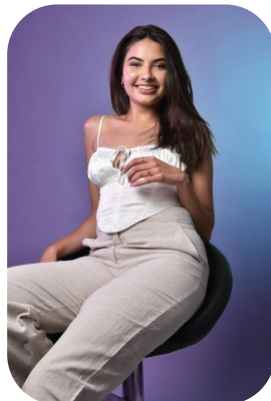

Maryam Aliya

Age: 25-30	Height: 5ft7inch	Eye Colour: Brown	Accent: Australian
Gender:F	Weight: 60kg	Waist: 27	Bust: 32
Location: London	Shoe Size: 8.5	Hips: 36	
Drives: No	Hair Color: Brunette		

Talents
COMMERCIAL MODELS, EXTRAS