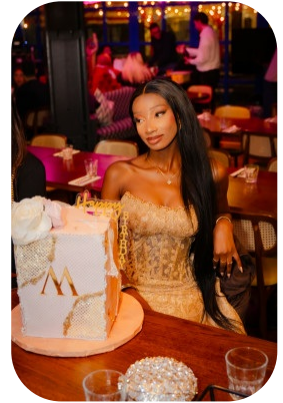

Additional Talents:
BIKE - SWIM - SKI - CLIMB
BASKETBALL, NETBALL, TENNIS, BADMINTON